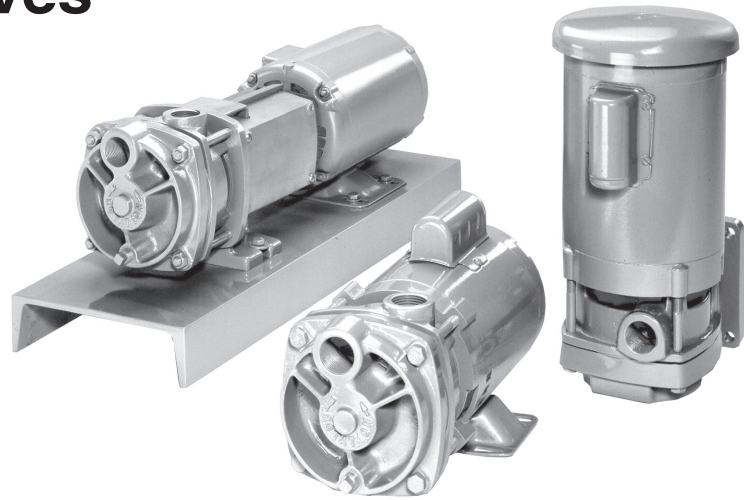

MTH PUMPS

E41 • T41 Series 1750 RPM Performance Curves

Composite Curves

* Horsepower data is valid for 1.0 specific gravity fluids only

MTH PUMPS
 401 West Main Street • Plano, IL 60545-1436
 Phone: 630-552-4115 • Fax: 630-552-3688
 Email: SALES@MTHPUMPS.COM
 http://WWW.MTHPUMPS.COM

— — — — — Indicates altered performance at NPSH Available
 * Horsepower data is valid for 1.0 specific gravity fluids only

E41 • T41 SERIES

Performance Curves

— — — — — Indicates altered performance at NPSH Available
* Horsepower data is valid for 1.0 specific gravity fluids only