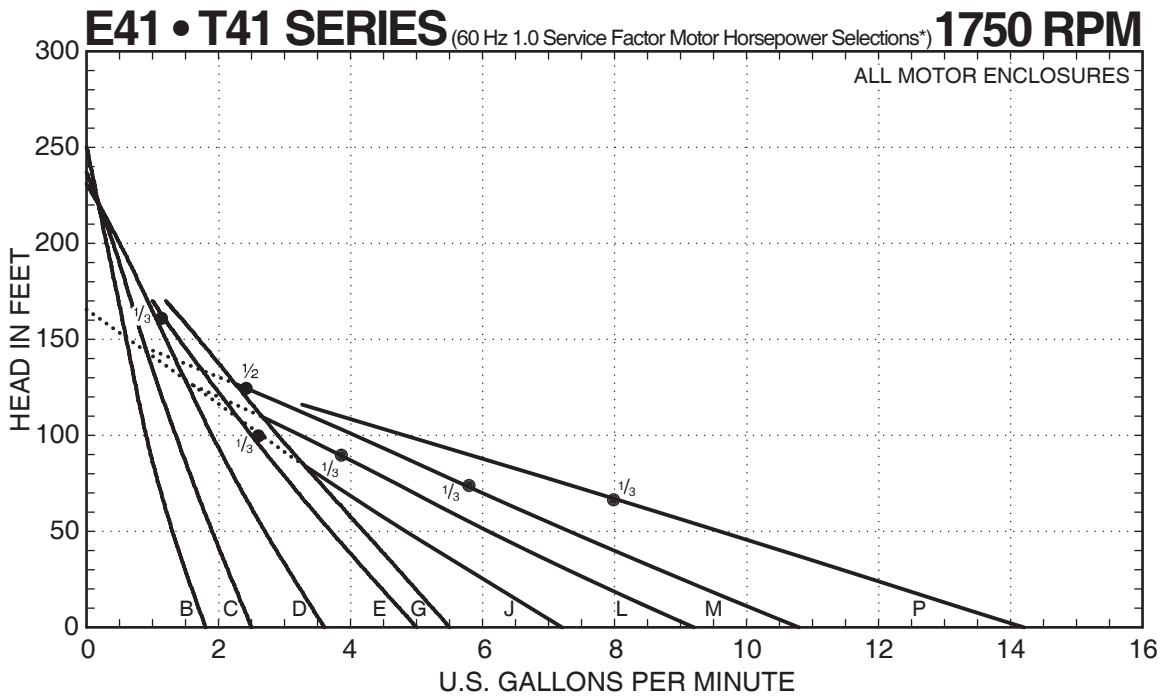

Composite Curves

* Horsepower data is valid for 1.0 specific gravity fluids only

MTH PUMPS
401 West Main Street • Plano, IL 60545-1436
Phone: 630-552-4115 • Fax: 630-552-3688
Email: SALES@MTHPUMPS.COM
http://WWW.MTHPUMPS.COM

E41 • T41 SERIES PUMPS