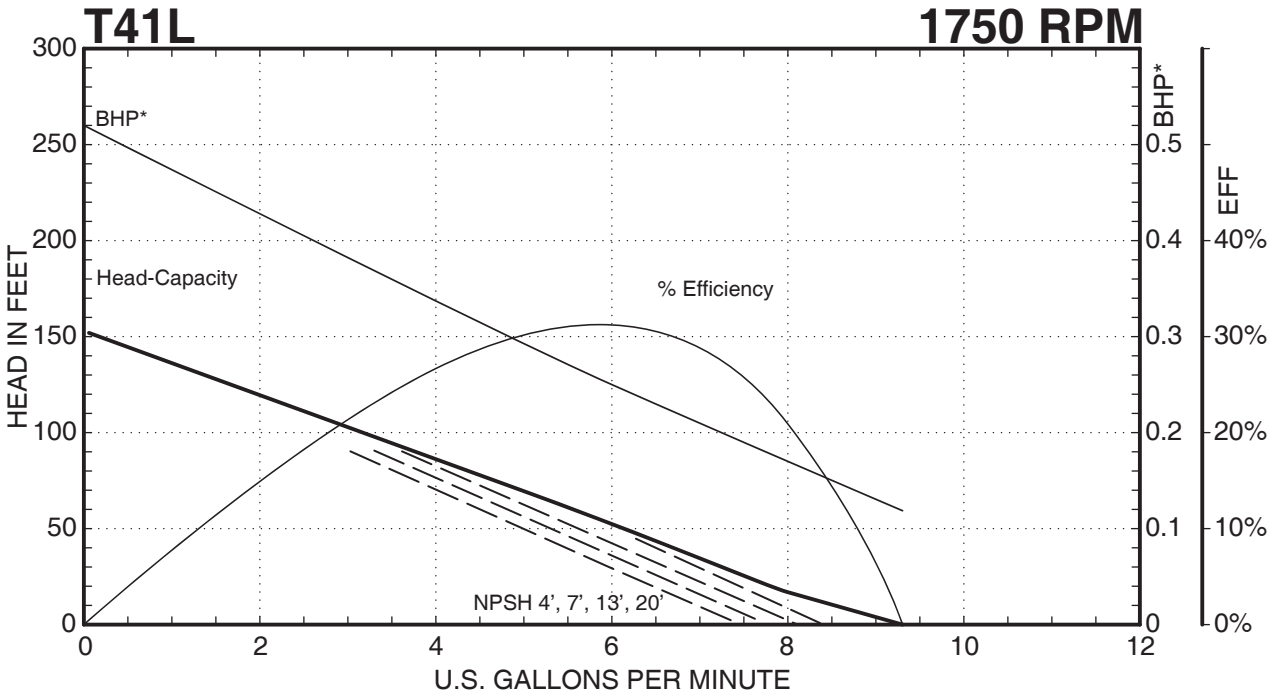

E41 • T41 SERIES

Performance Curves

— — — — — Indicates altered performance at NPSH Available
* Horsepower data is valid for 1.0 specific gravity fluids only

MTH PUMPS
401 West Main Street • Plano, IL 60545-1436
Phone: 630-552-4115 • Fax: 630-552-3688
Email: SALES@MTHPUMPS.COM
http://WWW.MTHPUMPS.COM

E41 • T41 SERIES PUMPS