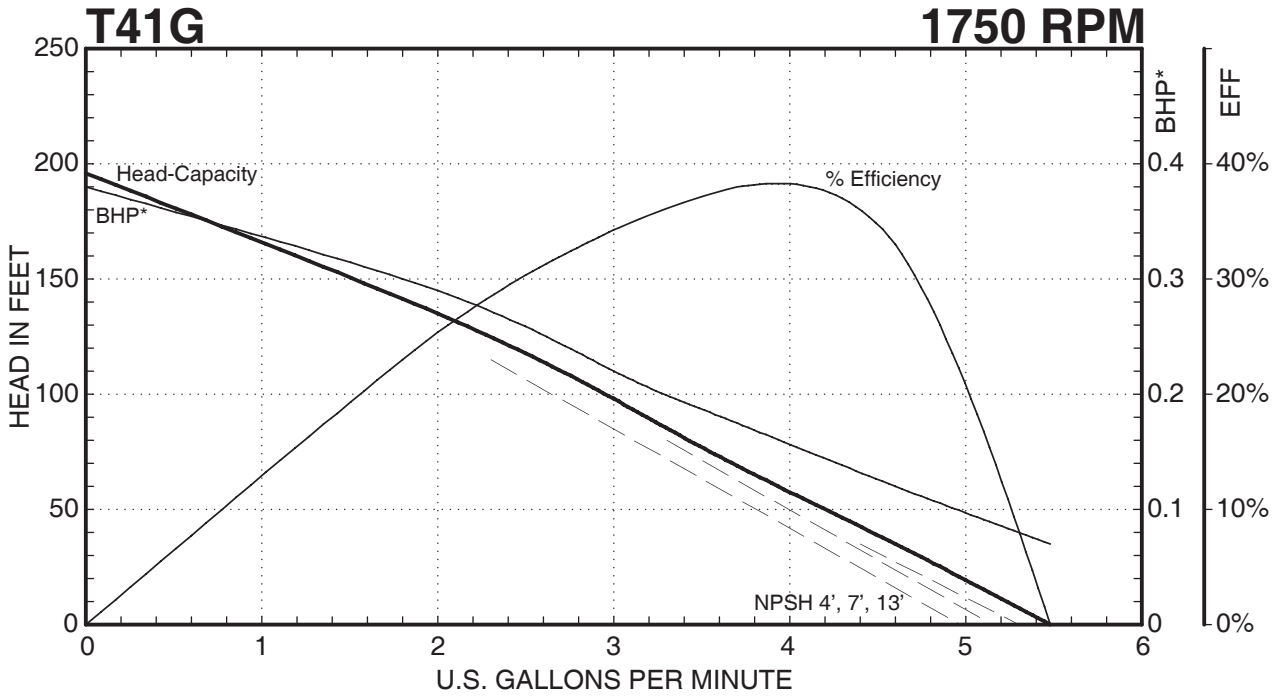

Performance Curves

E41 • T41 SERIES PUMPS

MTH PUMPS

401 West Main Street • Plano, IL 60545-1436
Phone: 630-552-4115 • Fax: 630-552-3688
Email: SALES@MTHPUMPS.COM
<http://WWW.MTHPUMPS.COM>

— — — — — Indicates altered performance at NPSH Available
* Horsepower data is valid for 1.0 specific gravity fluids only