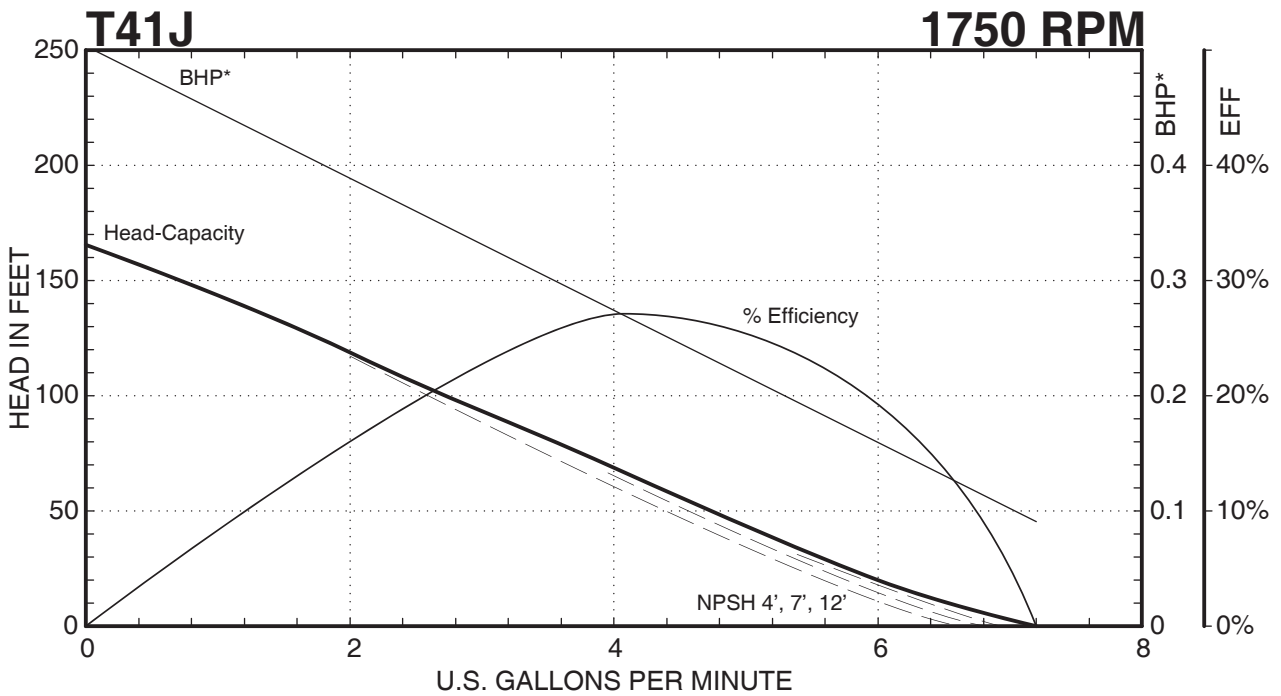

Performance Curves

E41 • T41 SERIES PUMPS

MTH PUMPS

401 West Main Street • Plano, IL 60545-1436
Phone: 630-552-4115 • Fax: 630-552-3688
Email: SALES@MTHPUMPS.COM
<http://WWW.MTHPUMPS.COM>

— — — — — Indicates altered performance at NPSH Available
* Horsepower data is valid for 1.0 specific gravity fluids only