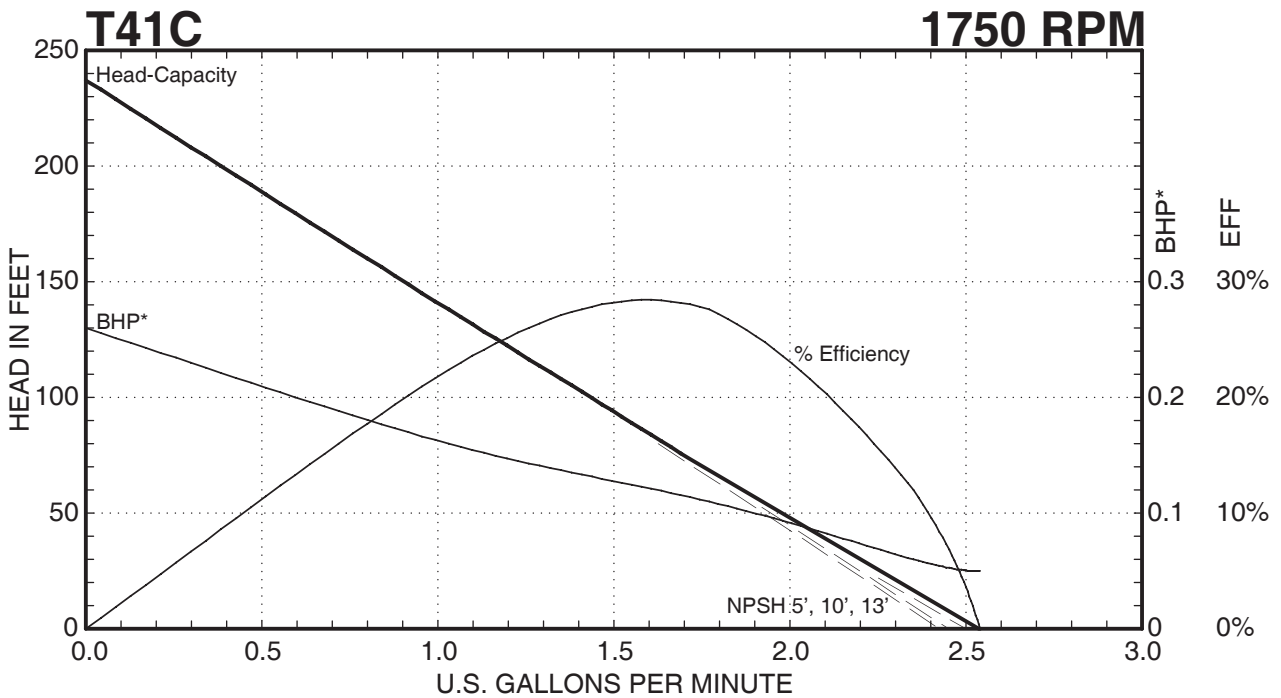

Performance Curves

E41 • T41 SERIES PUMPS

MTH PUMPS
401 West Main Street • Plano, IL 60545-1436
Phone: 630-552-4115 • Fax: 630-552-3688
Email: SALES@MTHPUMPS.COM
http://WWW.MTHPUMPS.COM

— — — — — Indicates altered performance at NPSH Available
* Horsepower data is valid for 1.0 specific gravity fluids only