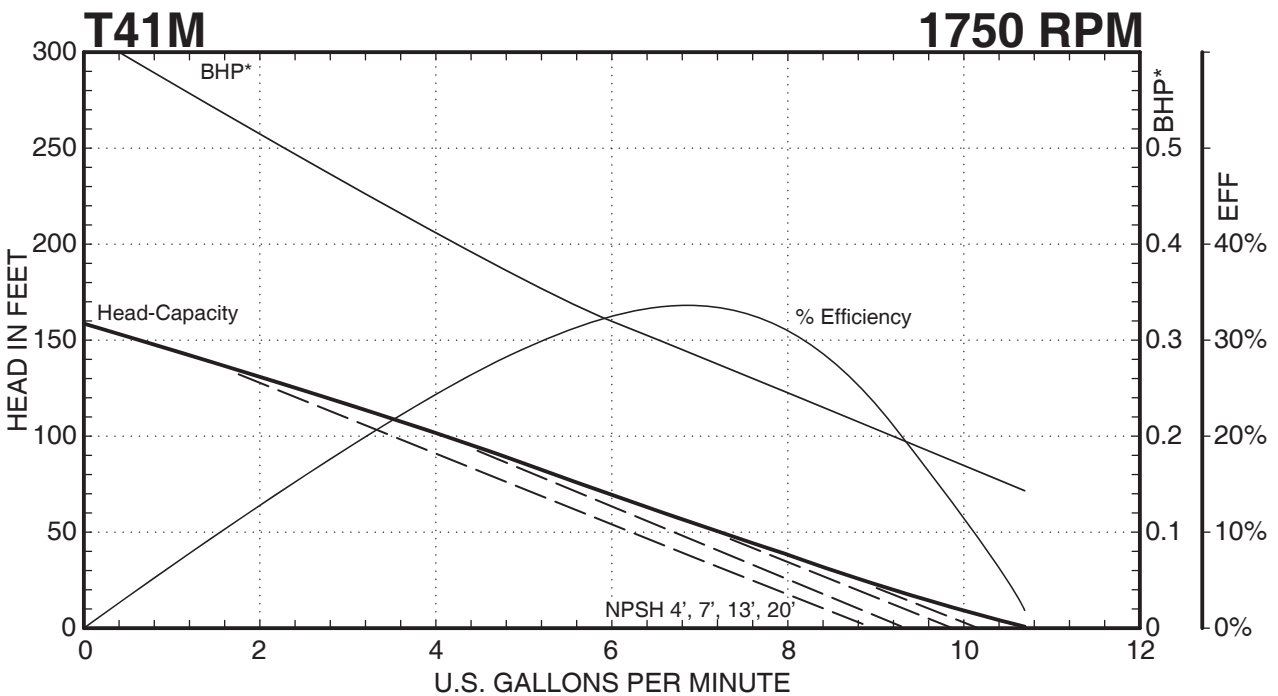

E41 • T41 SERIES

Performance Curves

— — — — — Indicates altered performance at NPSH Available
* Horsepower data is valid for 1.0 specific gravity fluids only

MTH PUMPS
401 West Main Street • Plano, IL 60545-1436
Phone: 630-552-4115 • Fax: 630-552-3688
Email: SALES@MTHPUMPS.COM
http://WWW.MTHPUMPS.COM

E41 • T41 SERIES PUMPS