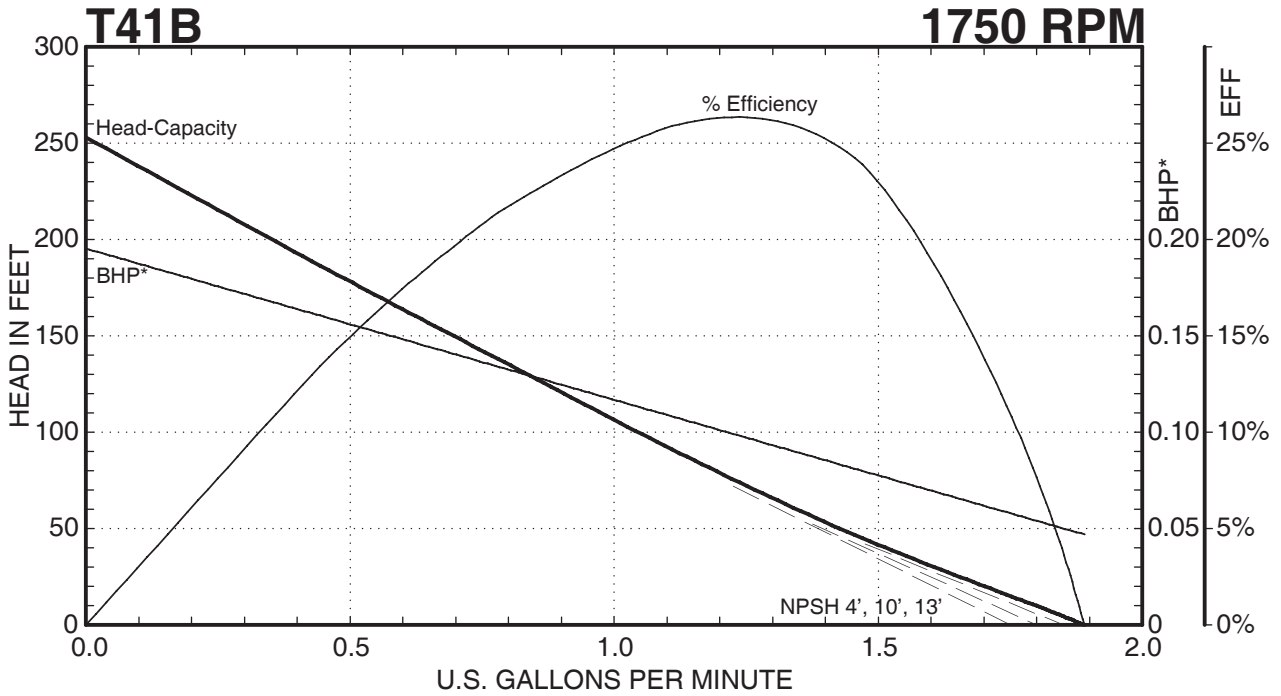

Performance Curves

E41 • T41 SERIES PUMPS

MTH PUMPS
401 West Main Street • Plano, IL 60545-1436
Phone: 630-552-4115 • Fax: 630-552-3688
Email: SALES@MTHPUMPS.COM
http://WWW.MTHPUMPS.COM

— — — — — Indicates altered performance at NPSH Available
* Horsepower data is valid for 1.0 specific gravity fluids only