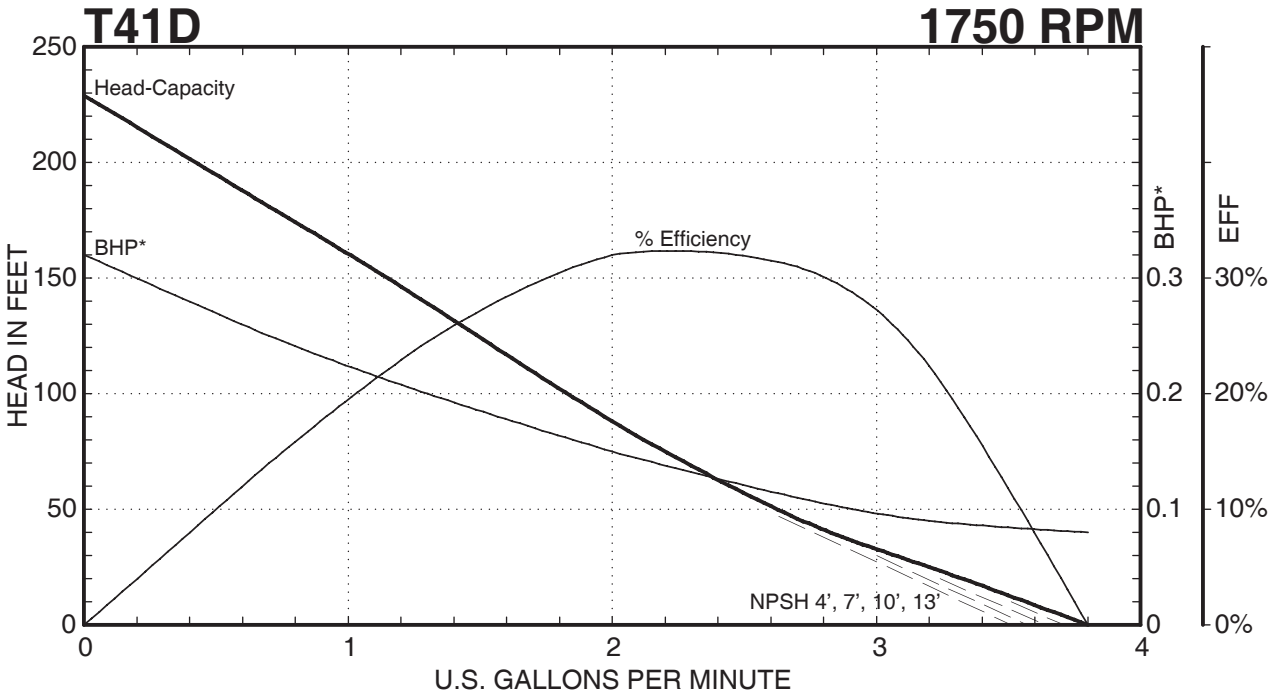

— — — — — Indicates altered performance at NPSH Available
 * Horsepower data is valid for 1.0 specific gravity fluids only

E41 • T41 SERIES

Performance Curves

— — — — — Indicates altered performance at NPSH Available
* Horsepower data is valid for 1.0 specific gravity fluids only