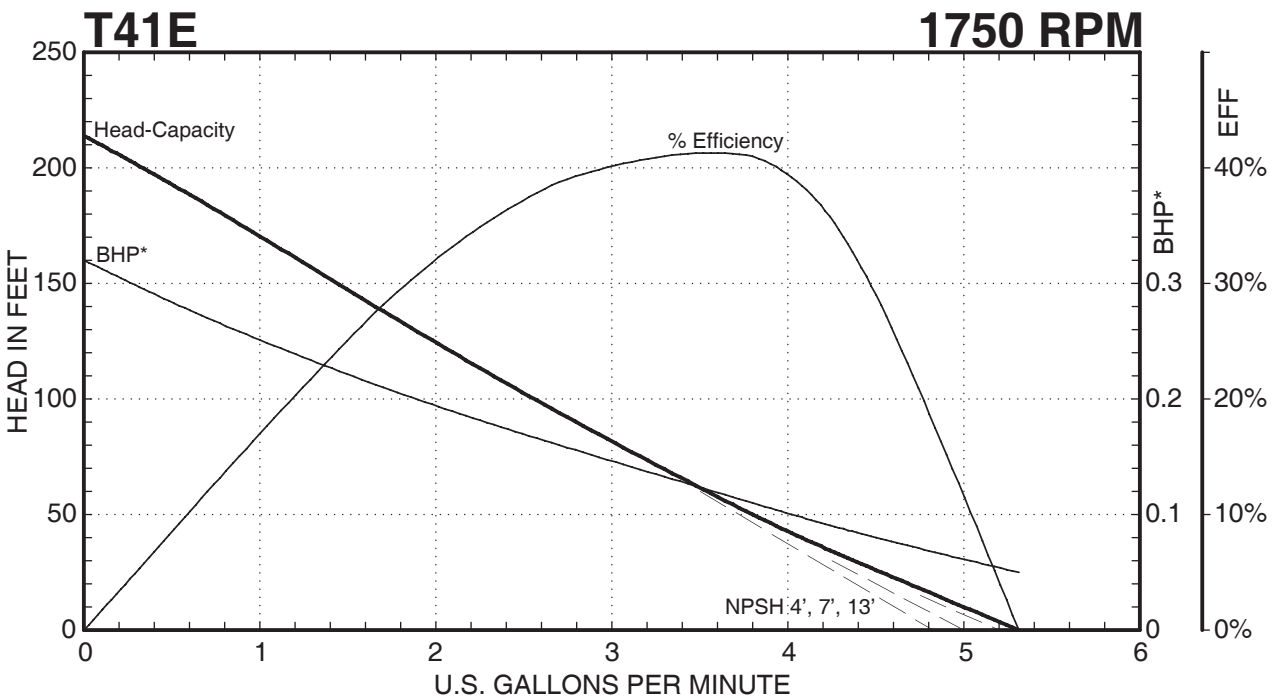

— — — — — Indicates altered performance at NPSH Available
 * Horsepower data is valid for 1.0 specific gravity fluids only

E41 • T41 SERIES

Performance Curves

— — — — — Indicates altered performance at NPSH Available
* Horsepower data is valid for 1.0 specific gravity fluids only