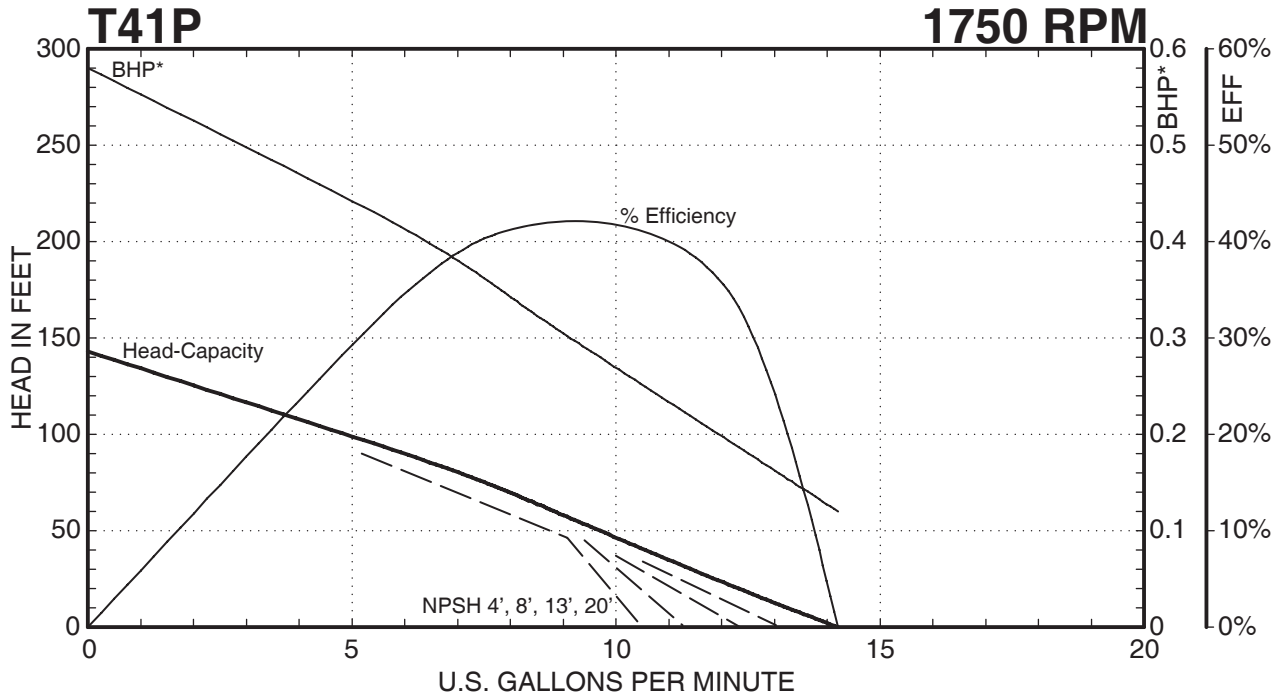

Performance Curves

E41 • T41 SERIES PUMPS

— — — — — Indicates altered performance at NPSH Available
* Horsepower data is valid for 1.0 specific gravity fluids only

MTH PUMPS

401 West Main Street • Plano, IL 60545-1436
Phone: 630-552-4115 • Fax: 630-552-3688
Email: SALES@MTHPUMPS.COM
<http://WWW.MTHPUMPS.COM>