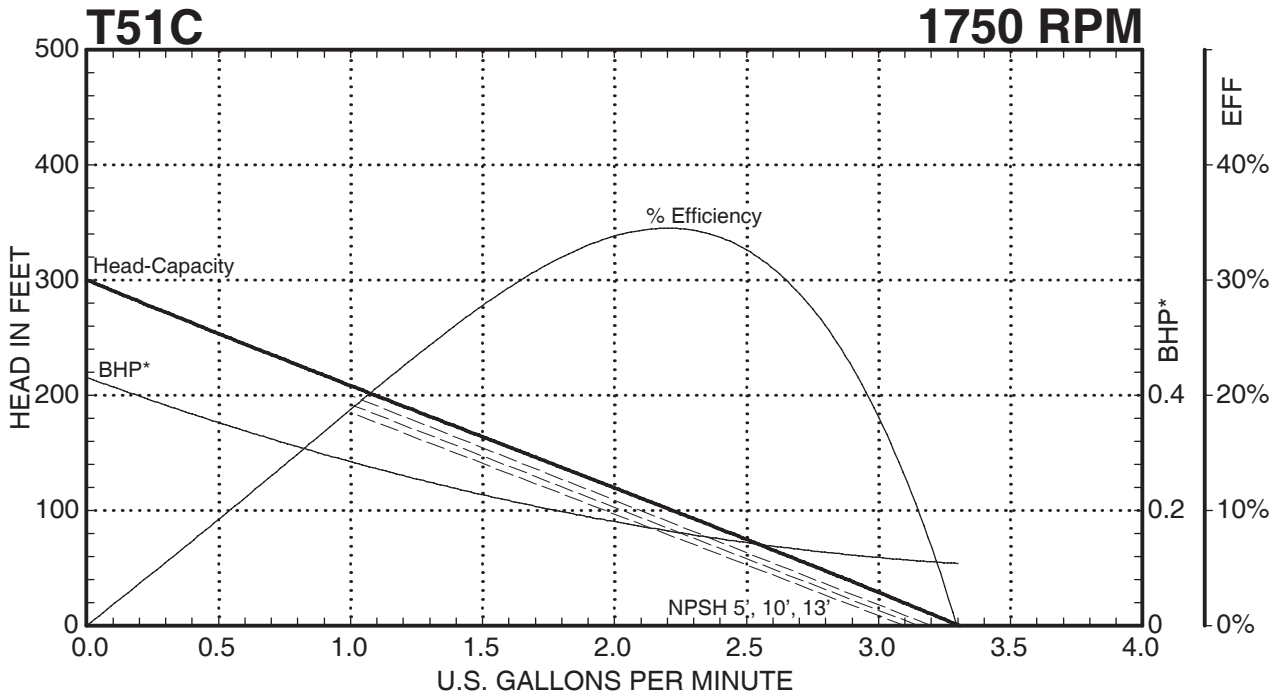

MTH PUMPS

E51 • T51 Series 1750 RPM Performance Curves

E51 • T51 SERIES PUMPS

E51 • T51 SERIES

Composite Curves

* Horsepower data is valid for 1.0 specific gravity fluids only

MTH PUMPS

401 West Main Street • Plano, IL 60545-1436
 Phone: 630-552-4115 • Fax: 630-552-3688
 Email: SALES@MTHPUMPS.COM
 http://WWW.MTHPUMPS.COM

T51 SERIES

Performance Curves

E51 • T51 SERIES PUMPS

— — — Indicates altered performance at NPSH Available
 * Horsepower data is valid for 1.0 specific gravity fluids only

MTH PUMPS

401 West Main Street • Plano, IL 60545-1436
 Phone: 630-552-4115 • Fax: 630-552-3688
 Email: SALES@MTHPUMPS.COM
<http://WWW.MTHPUMPS.COM>