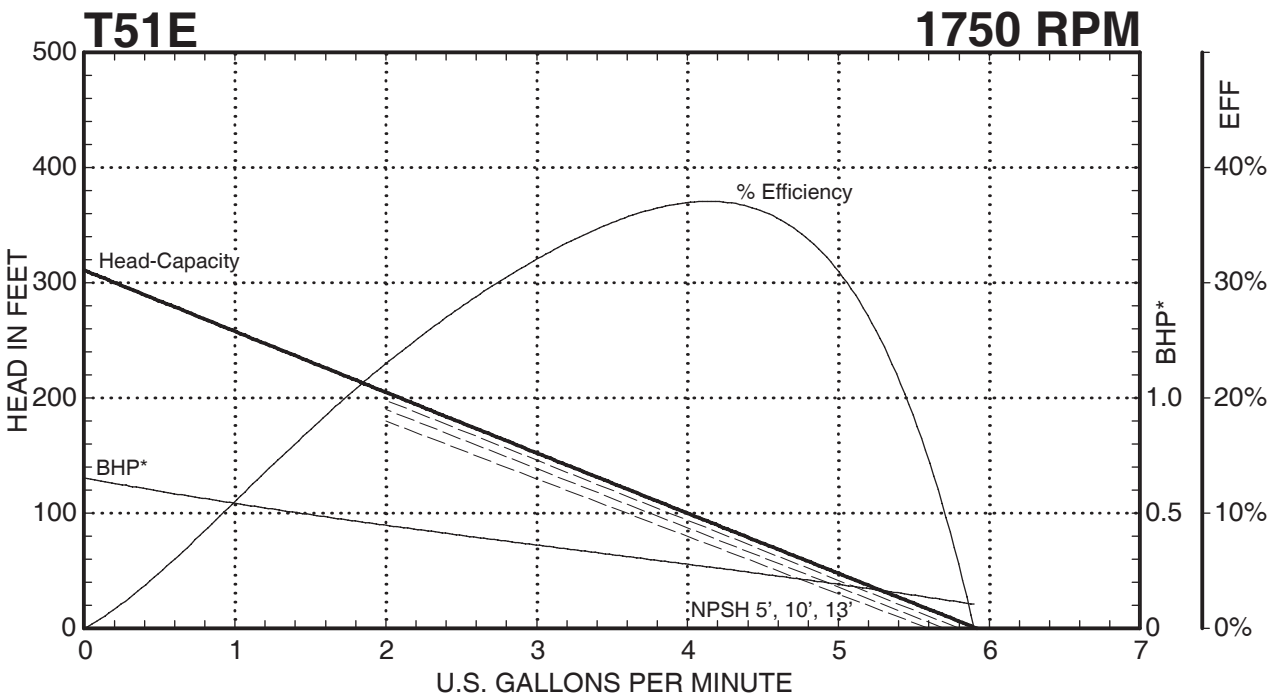

T51 SERIES

Performance Curves

E51 • T51 SERIES PUMPS

— — — Indicates altered performance at NPSH Available
 * Horsepower data is valid for 1.0 specific gravity fluids only

MTH PUMPS

401 West Main Street • Plano, IL 60545-1436
 Phone: 630-552-4115 • Fax: 630-552-3688
 Email: SALES@MTHPUMPS.COM
<http://WWW.MTHPUMPS.COM>