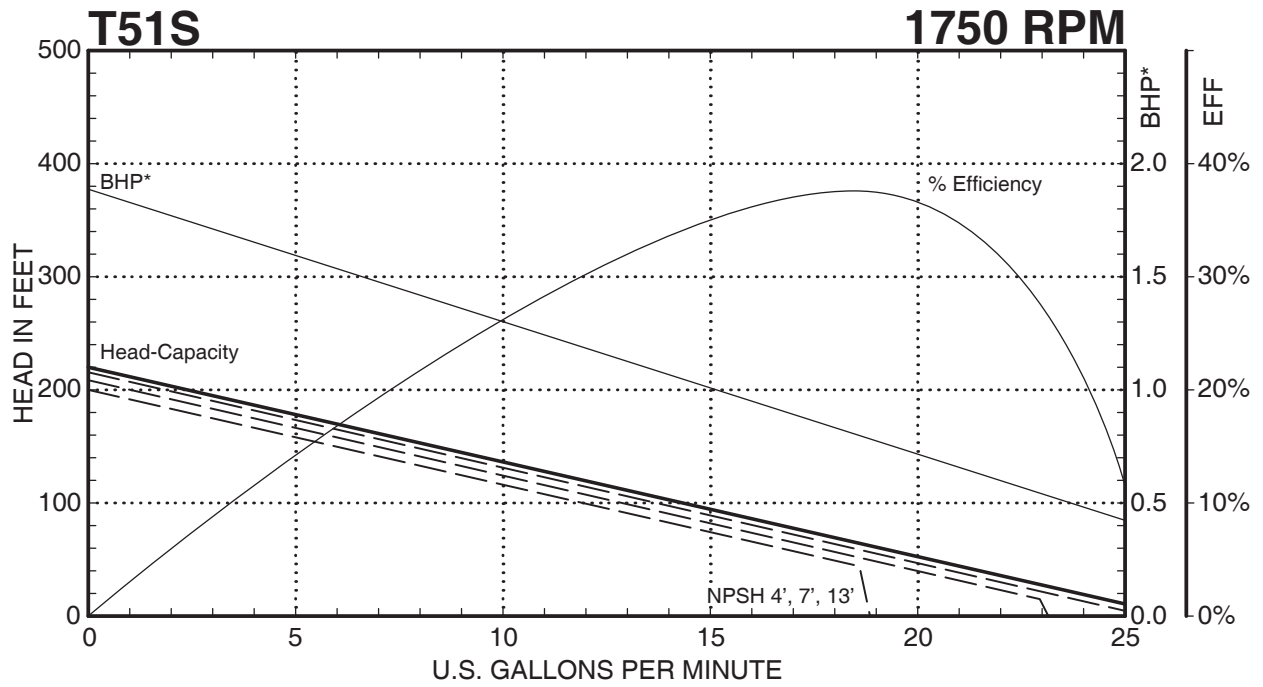

T51 SERIES

Performance Curves

E51 • T51 SERIES PUMPS

— — — Indicates altered performance at NPSH Available
 * Horsepower data is valid for 1.0 specific gravity fluids only

MTH PUMPS
 401 West Main Street • Plano, IL 60545-1436
 Phone: 630-552-4115 • Fax: 630-552-3688
 Email: SALES@MTHPUMPS.COM
<http://WWW.MTHPUMPS.COM>

T51 SERIES

Performance Curves

E51 • T51 SERIES PUMPS

— — — — — Indicates altered performance at NPSH Available
 * Horsepower data is valid for 1.0 specific gravity fluids only

MTH PUMPS

401 West Main Street • Plano, IL 60545-1436
 Phone: 630-552-4115 • Fax: 630-552-3688
 Email: SALES@MTHPUMPS.COM
<http://WWW.MTHPUMPS.COM>