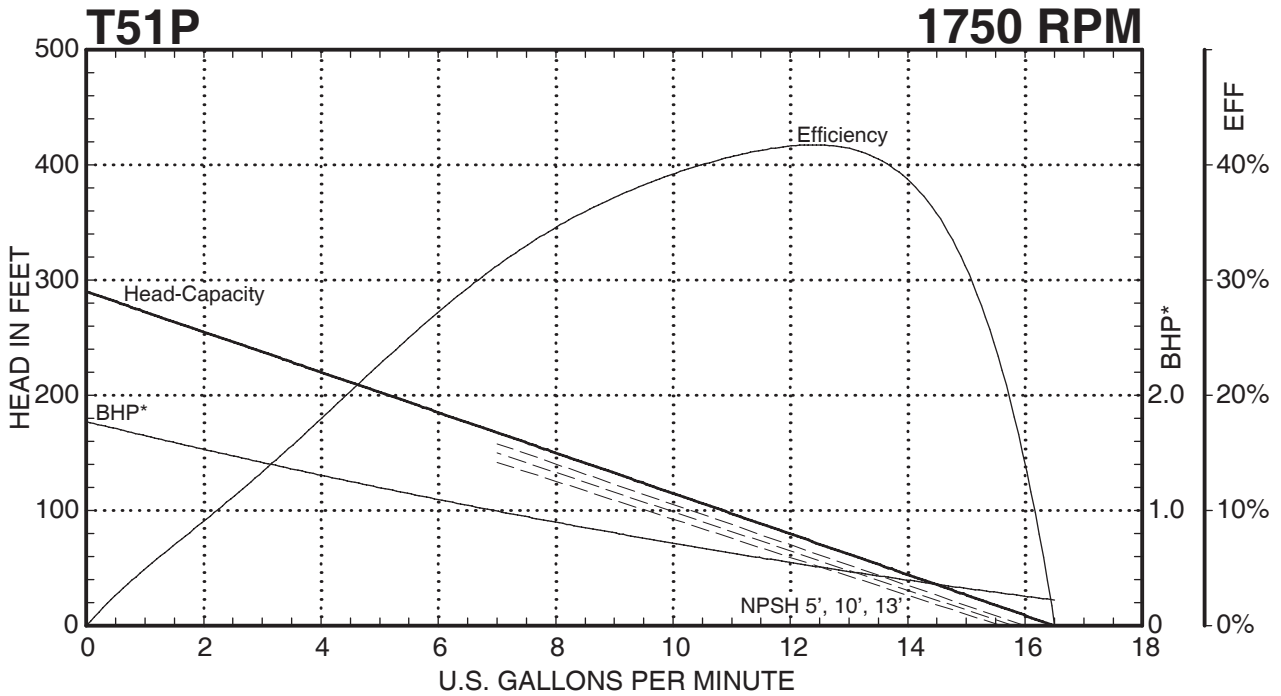

T51 SERIES

Performance Curves

E51 • T51 SERIES PUMPS

— — — — — Indicates altered performance at NPSH Available
* Horsepower data is valid for 1.0 specific gravity fluids only

MTH PUMPS

401 West Main Street • Plano, IL 60545-1436
Phone: 630-552-4115 • Fax: 630-552-3688
Email: SALES@MTHPUMPS.COM
<http://WWW.MTHPUMPS.COM>