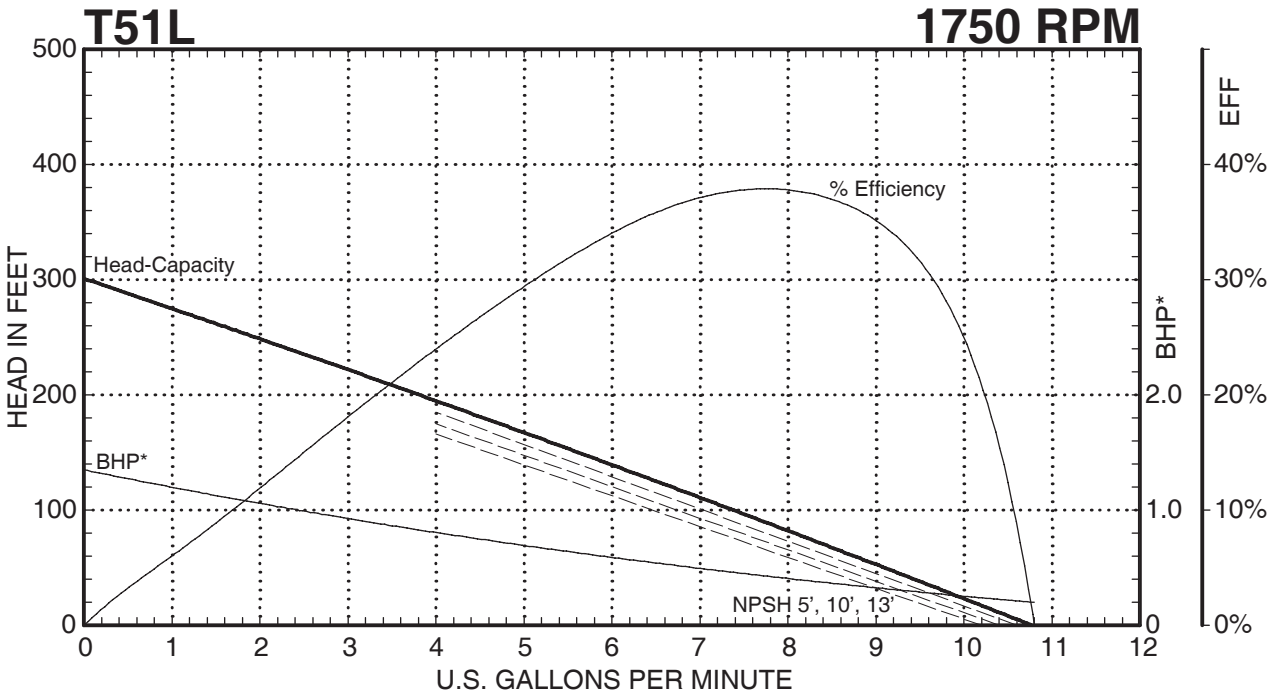

T51 SERIES

Performance Curves

E51 • T51 SERIES PUMPS

— — — Indicates altered performance at NPSH Available
* Horsepower data is valid for 1.0 specific gravity fluids only

MTH PUMPS
401 West Main Street • Plano, IL 60545-1436
Phone: 630-552-4115 • Fax: 630-552-3688
Email: SALES@MTHPUMPS.COM
<http://WWW.MTHPUMPS.COM>