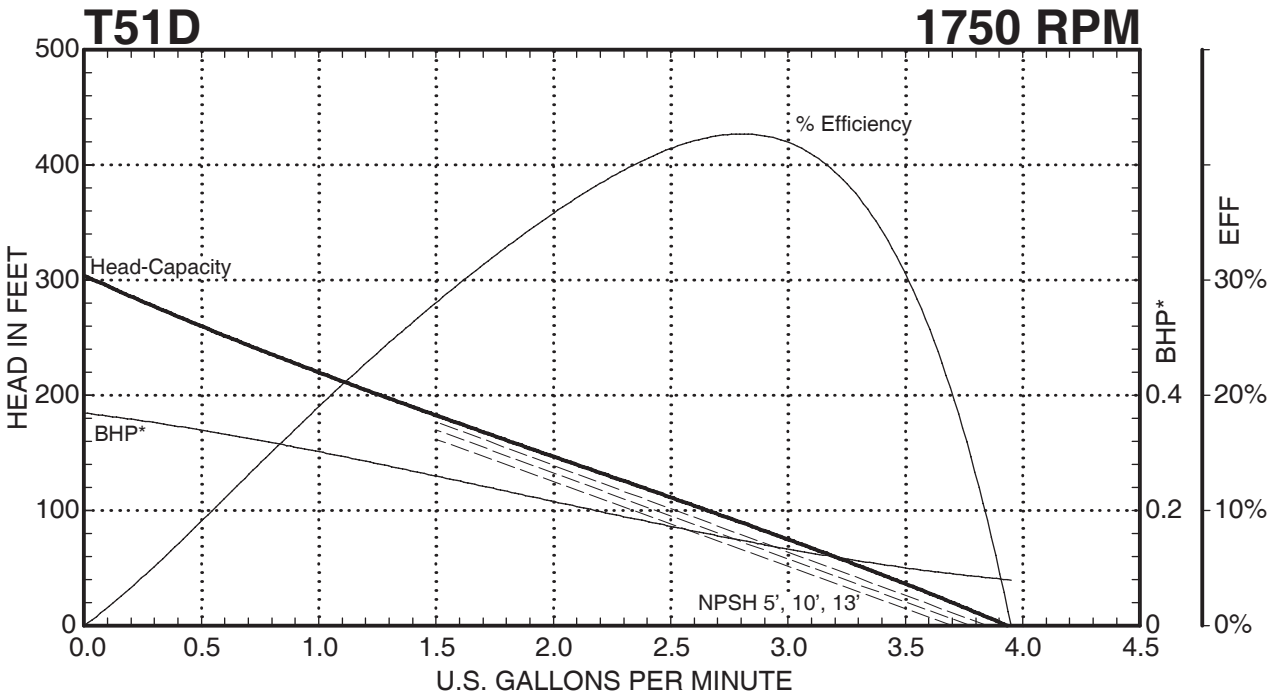

T51 SERIES

Performance Curves

E51 • T51 SERIES PUMPS

— — — Indicates altered performance at NPSH Available
* Horsepower data is valid for 1.0 specific gravity fluids only

MTH PUMPS
401 West Main Street • Plano, IL 60545-1436
Phone: 630-552-4115 • Fax: 630-552-3688
Email: SALES@MTHPUMPS.COM
<http://WWW.MTHPUMPS.COM>