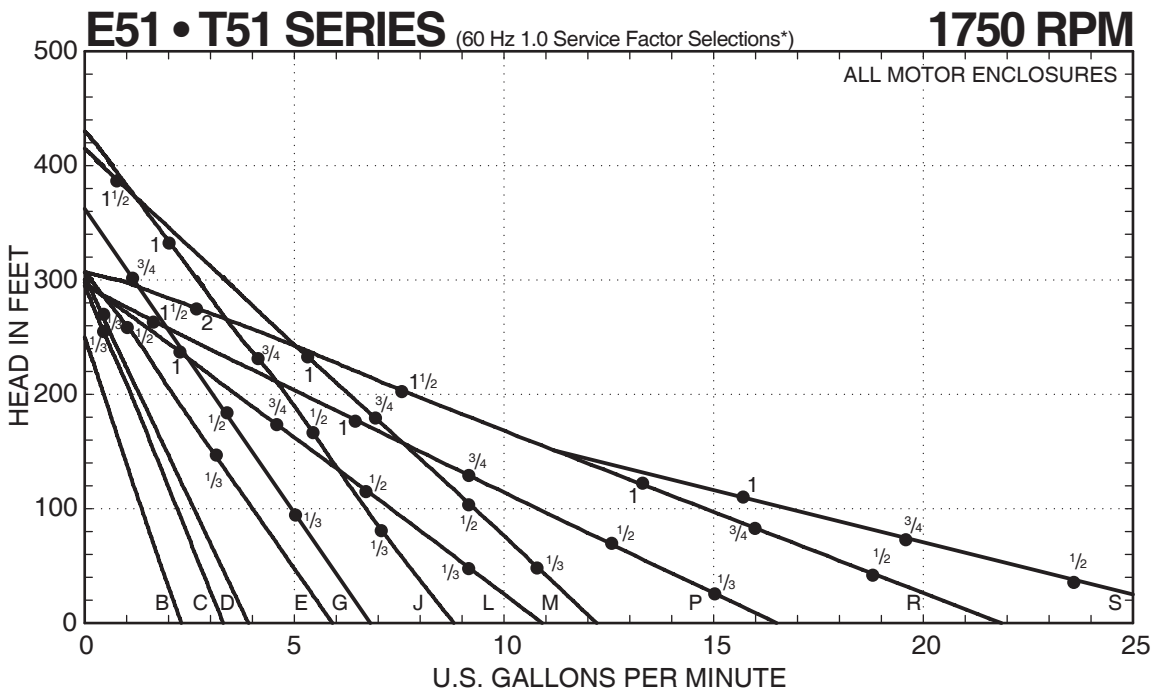

MTH PUMPS

E51 • T51 Series 1750 RPM Performance Curves

E51 • T51 SERIES PUMPS

E51 • T51 SERIES

Composite Curves

* Horsepower data is valid for 1.0 specific gravity fluids only

MTH PUMPS

401 West Main Street • Plano, IL 60545-1436
 Phone: 630-552-4115 • Fax: 630-552-3688
 Email: SALES@MTHPUMPS.COM
 http://WWW.MTHPUMPS.COM

T51 SERIES

Performance Curves

E51 • T51 SERIES PUMPS

— — — Indicates altered performance at NPSH Available
 * Horsepower data is valid for 1.0 specific gravity fluids only

MTH PUMPS

401 West Main Street • Plano, IL 60545-1436
 Phone: 630-552-4115 • Fax: 630-552-3688
 Email: SALES@MTHPUMPS.COM
<http://WWW.MTHPUMPS.COM>