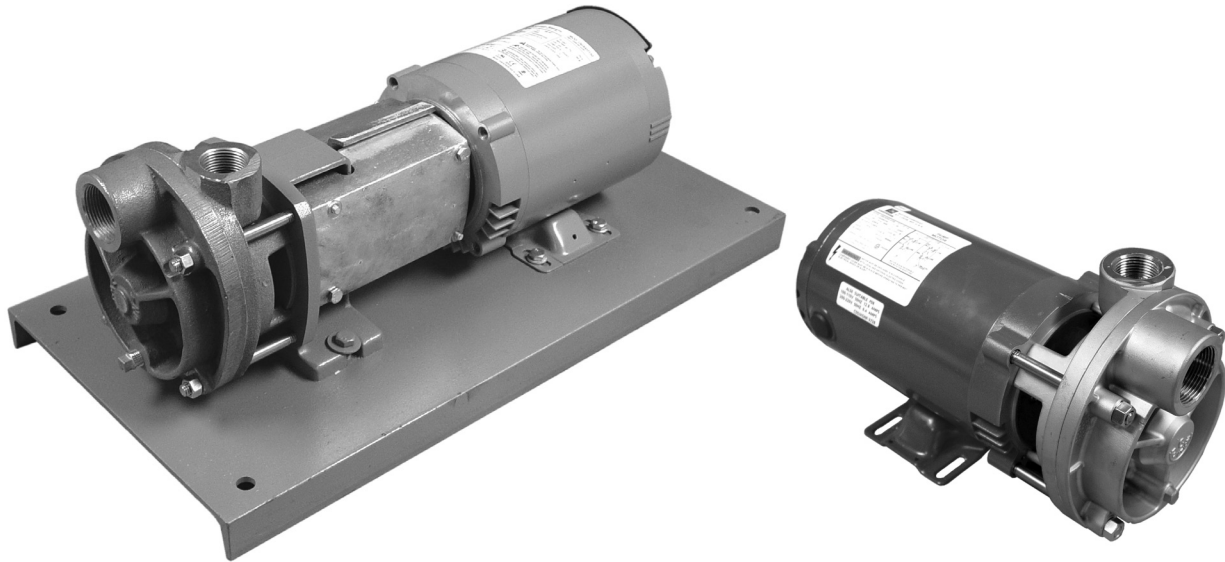

MTH PUMPS

E51 • T51 Series 1750 RPM Performance Curves

E51 • T51 SERIES PUMPS

E51 • T51 SERIES

Composite Curves

* Horsepower data is valid for 1.0 specific gravity fluids only

MTH PUMPS

401 West Main Street • Plano, IL 60545-1436
 Phone: 630-552-4115 • Fax: 630-552-3688
 Email: SALES@MTHPUMPS.COM
 http://WWW.MTHPUMPS.COM

T51 SERIES

Performance Curves

E51 • T51 SERIES PUMPS

— — — Indicates altered performance at NPSH Available
 * Horsepower data is valid for 1.0 specific gravity fluids only

MTH PUMPS

401 West Main Street • Plano, IL 60545-1436
 Phone: 630-552-4115 • Fax: 630-552-3688
 Email: SALES@MTHPUMPS.COM
<http://WWW.MTHPUMPS.COM>