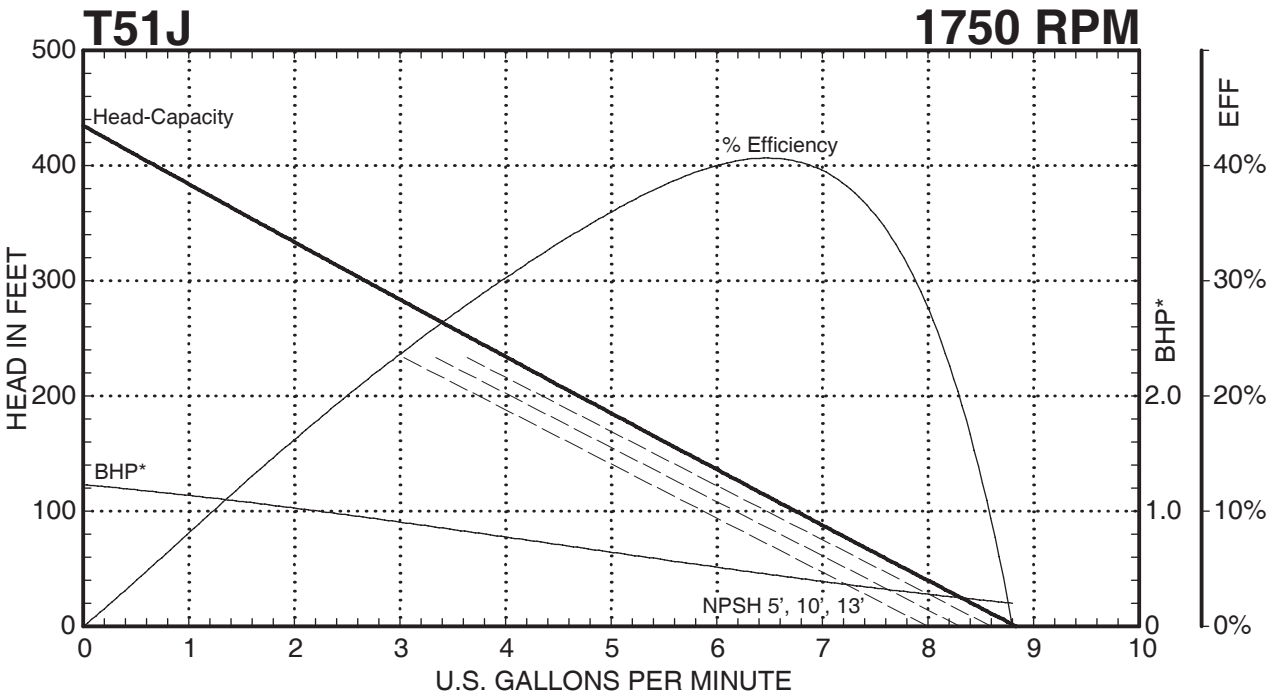

T51 SERIES

Performance Curves

E51 • T51 SERIES PUMPS

— — — — — Indicates altered performance at NPSH Available
* Horsepower data is valid for 1.0 specific gravity fluids only

MTH PUMPS

401 West Main Street • Plano, IL 60545-1436
Phone: 630-552-4115 • Fax: 630-552-3688
Email: SALES@MTHPUMPS.COM
<http://WWW.MTHPUMPS.COM>