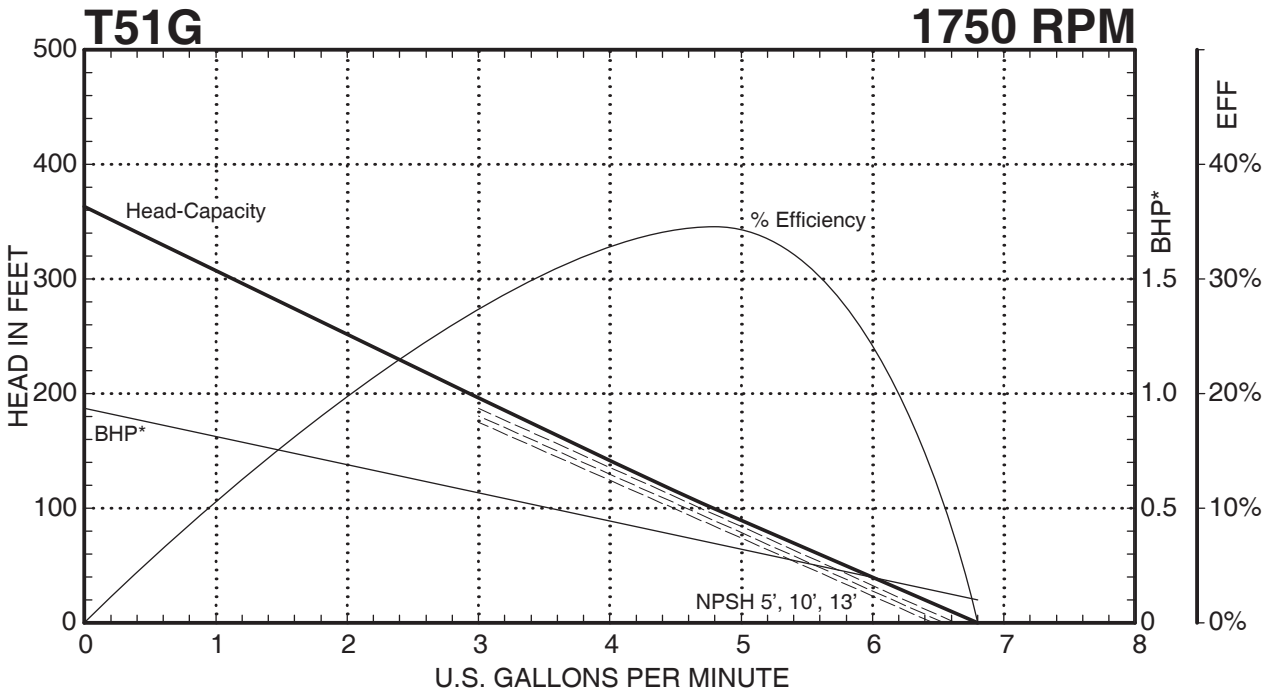

T51 SERIES

Performance Curves

E51 • T51 SERIES PUMPS

— — — — — Indicates altered performance at NPSH Available
* Horsepower data is valid for 1.0 specific gravity fluids only

MTH PUMPS

401 West Main Street • Plano, IL 60545-1436
Phone: 630-552-4115 • Fax: 630-552-3688
Email: SALES@MTHPUMPS.COM
<http://WWW.MTHPUMPS.COM>