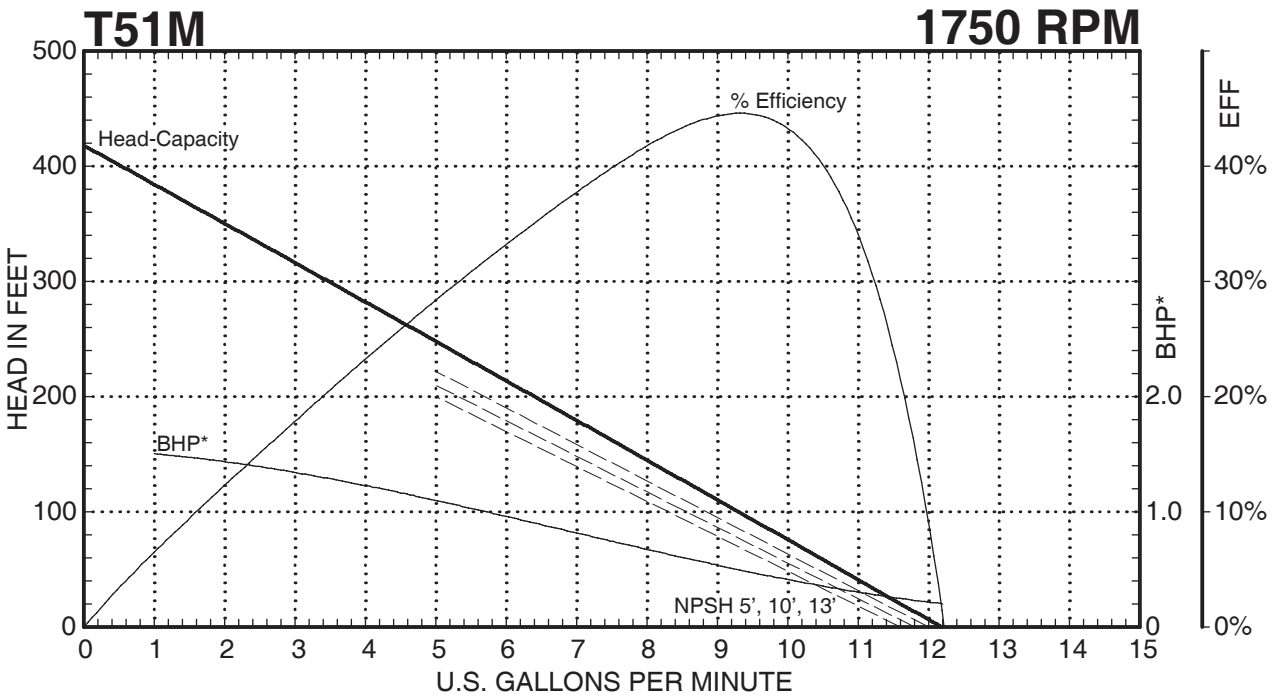

T51 SERIES

Performance Curves

E51 • T51 SERIES PUMPS

— — — Indicates altered performance at NPSH Available
* Horsepower data is valid for 1.0 specific gravity fluids only

MTH PUMPS
401 West Main Street • Plano, IL 60545-1436
Phone: 630-552-4115 • Fax: 630-552-3688
Email: SALES@MTHPUMPS.COM
<http://WWW.MTHPUMPS.COM>