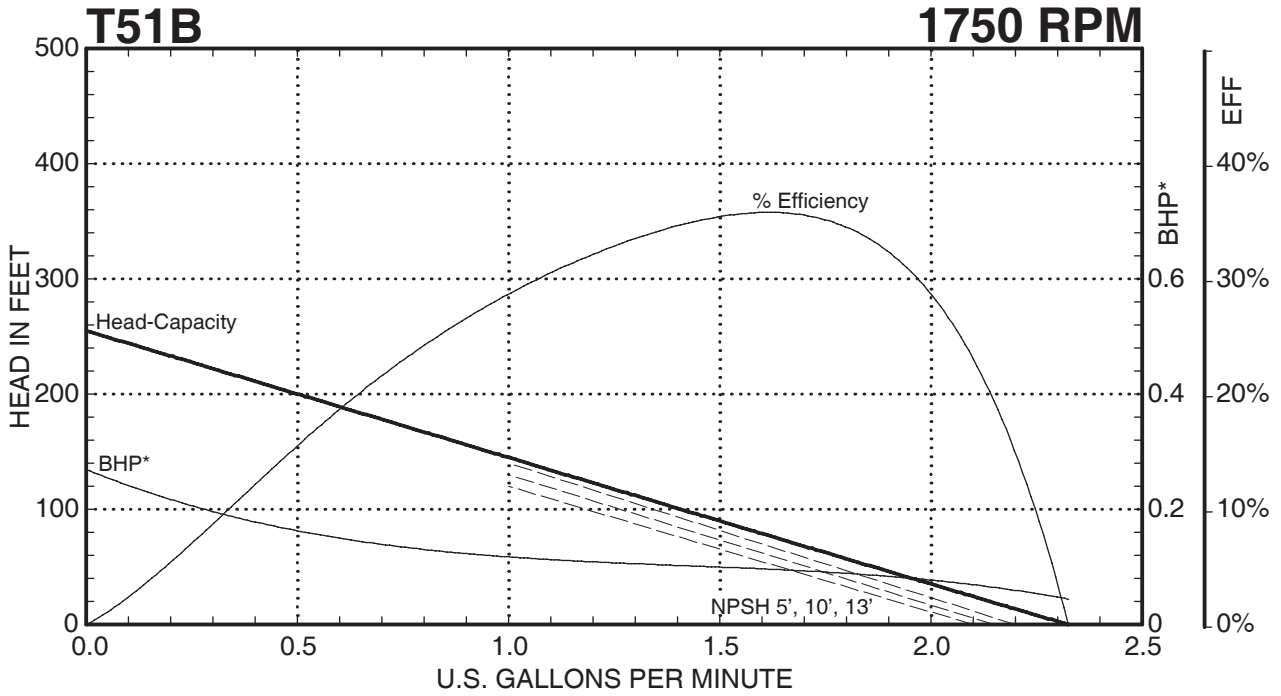

MTH PUMPS

E51 • T51 Series 1750 RPM Performance Curves

E51 • T51 SERIES PUMPS

E51 • T51 SERIES

Composite Curves

* Horsepower data is valid for 1.0 specific gravity fluids only

MTH PUMPS

401 West Main Street • Plano, IL 60545-1436
 Phone: 630-552-4115 • Fax: 630-552-3688
 Email: SALES@MTHPUMPS.COM
 http://WWW.MTHPUMPS.COM

T51 SERIES

Performance Curves

E51 • T51 SERIES PUMPS

— — — Indicates altered performance at NPSH Available
 * Horsepower data is valid for 1.0 specific gravity fluids only

MTH PUMPS

401 West Main Street • Plano, IL 60545-1436
 Phone: 630-552-4115 • Fax: 630-552-3688
 Email: SALES@MTHPUMPS.COM
<http://WWW.MTHPUMPS.COM>