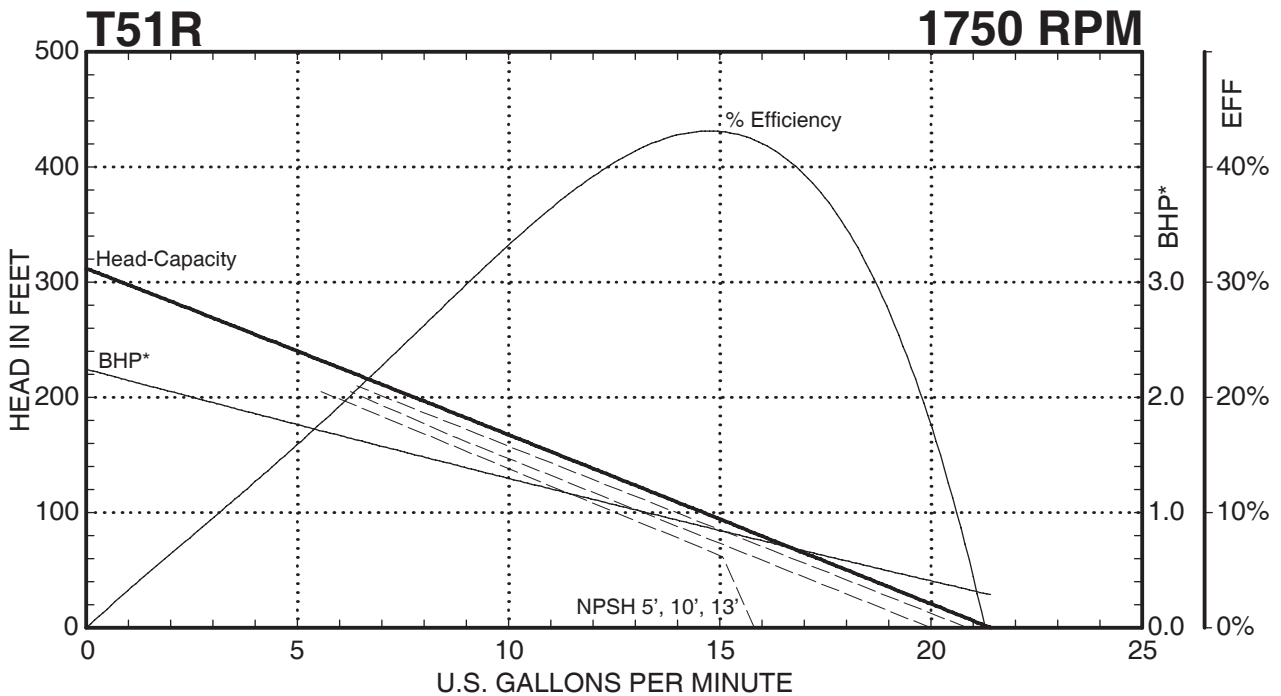

T51 SERIES

Performance Curves

E51 • T51 SERIES PUMPS

— — — — — Indicates altered performance at NPSH Available
* Horsepower data is valid for 1.0 specific gravity fluids only

MTH PUMPS

401 West Main Street • Plano, IL 60545-1436
Phone: 630-552-4115 • Fax: 630-552-3688
Email: SALES@MTHPUMPS.COM
<http://WWW.MTHPUMPS.COM>